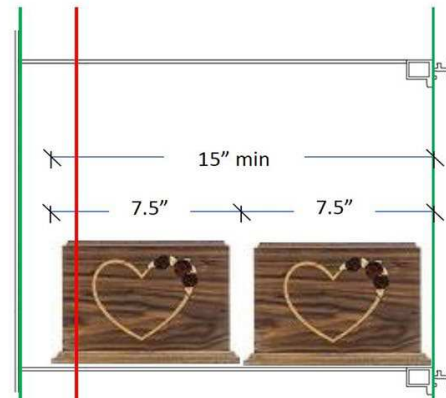

Why a 16" Niche Depth Matters

Example 1

Dimensions:

- 10" W
- 7.5" D
- 7" H

<https://www.stardust-memorials.com/forever-heart-wood-cremation-urn.html>

Side View

**Sunset 16"
Niche Depth**

**Other 14"
Niche Depth**

Example 2

Dimensions:

- 7.7" W
- 7.7" D
- 9.8" H

<https://www.mainelyurns.com/praying-hands-sheet-bronze-with-walnut-trim-snap-top-cremation-urn.html>

Side View

The industry has moved to a 16" deep niche in part for the reasons depicted.