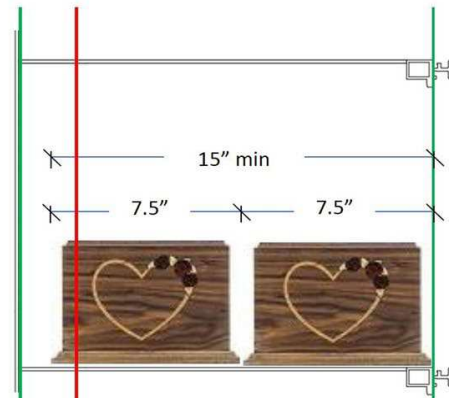

# Why a 16" Niche Depth Matters

## Example 1

**Dimensions:**

- 10" W
- 7.5" D
- 7" H

<https://www.stardust-memorials.com/forever-heart-wood-cremation-urn.html>

Side View

*Sunset 16"  
Niche Depth*

*Other 14"  
Niche Depth*

## Example 2

**Dimensions:**

- 7.7" W
- 7.7" D
- 9.8" H

<https://www.mainelyurns.com/praying-hands-sheet-bronze-with-walnut-trim-snap-top-cremation-urn.html>

Side View

The industry has moved to a 16" deep niche in part for the reasons depicted.